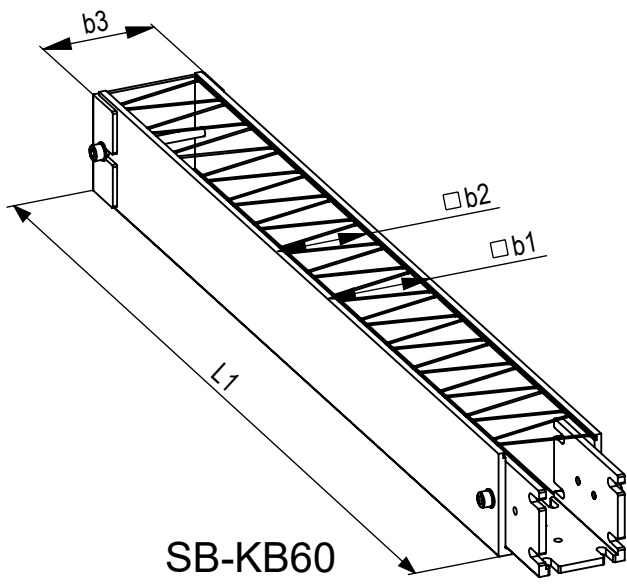

Connector box - cable bridge

aluminum

L1	b1	b2	b3	Order No.
502,5	60	52	65	SB-KB60
502,5	60	52	65	SB90-KB60

Plug with cable completely removable