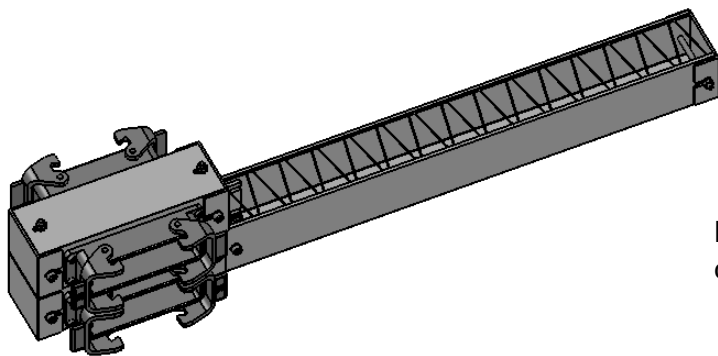

Connector box - cable bridge

aluminum

L1	b1	b2	b3	Order No.
502,5	60	52	65	SB-KB60
502,5	60	52	65	SB90-KB60

Plug with cable completely removable