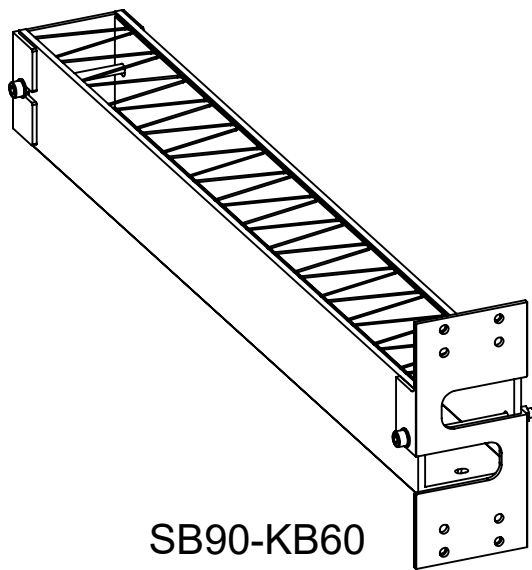

Connector box - cable bridge

aluminum

L1	b1	b2	b3	Order No.
502,5	60	52	65	SB-KB60
502,5	60	52	65	SB90-KB60

Plug with cable completely removable